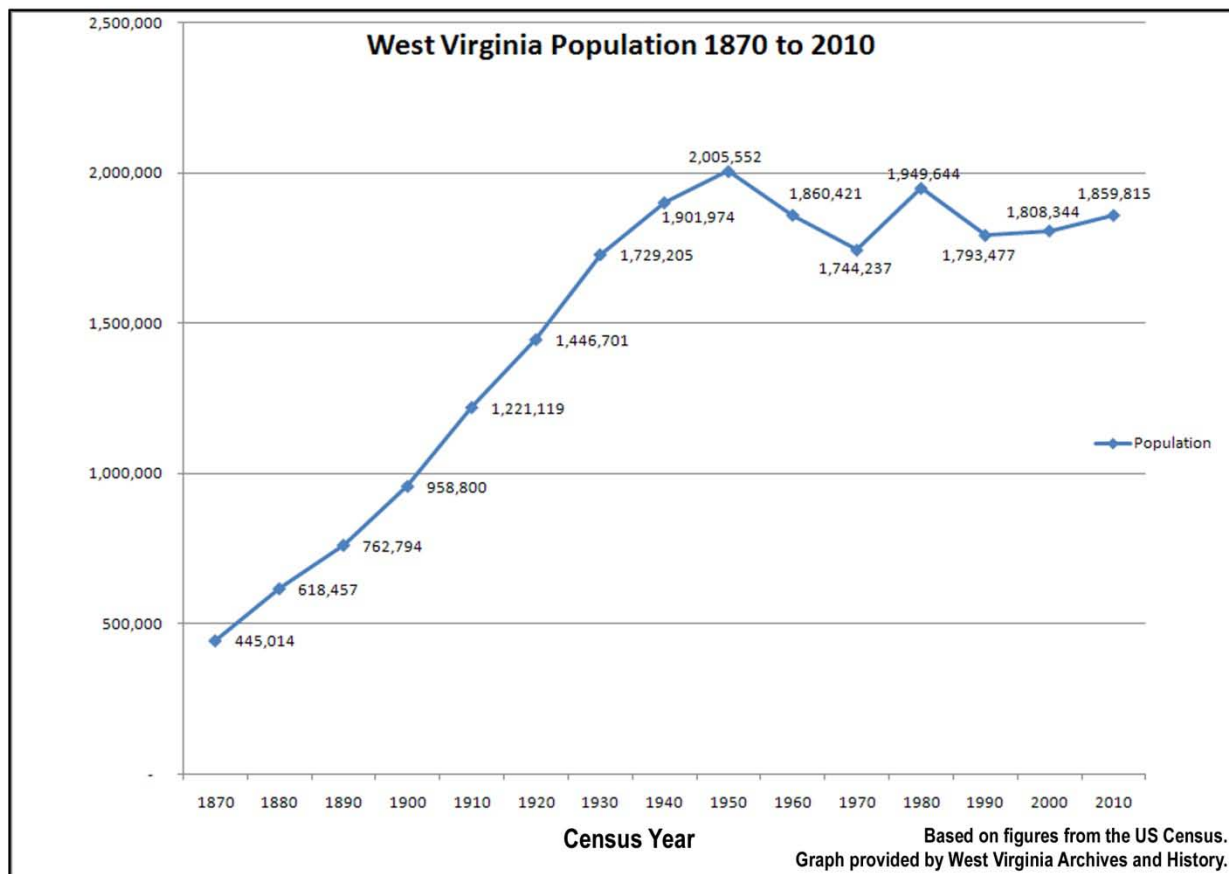

Name _____ Date _____

West Virginia Population Exercise

Instructions:

Use the graph below to answer the following questions.

Questions

1. What was the population of West Virginia in the first census following statehood?
2. In what year did West Virginia reach its greatest population? How many people lived in the state at that time?
3. What happened to the population between 1950 and 1980?
4. What has happened to the population of West Virginia since 1990?